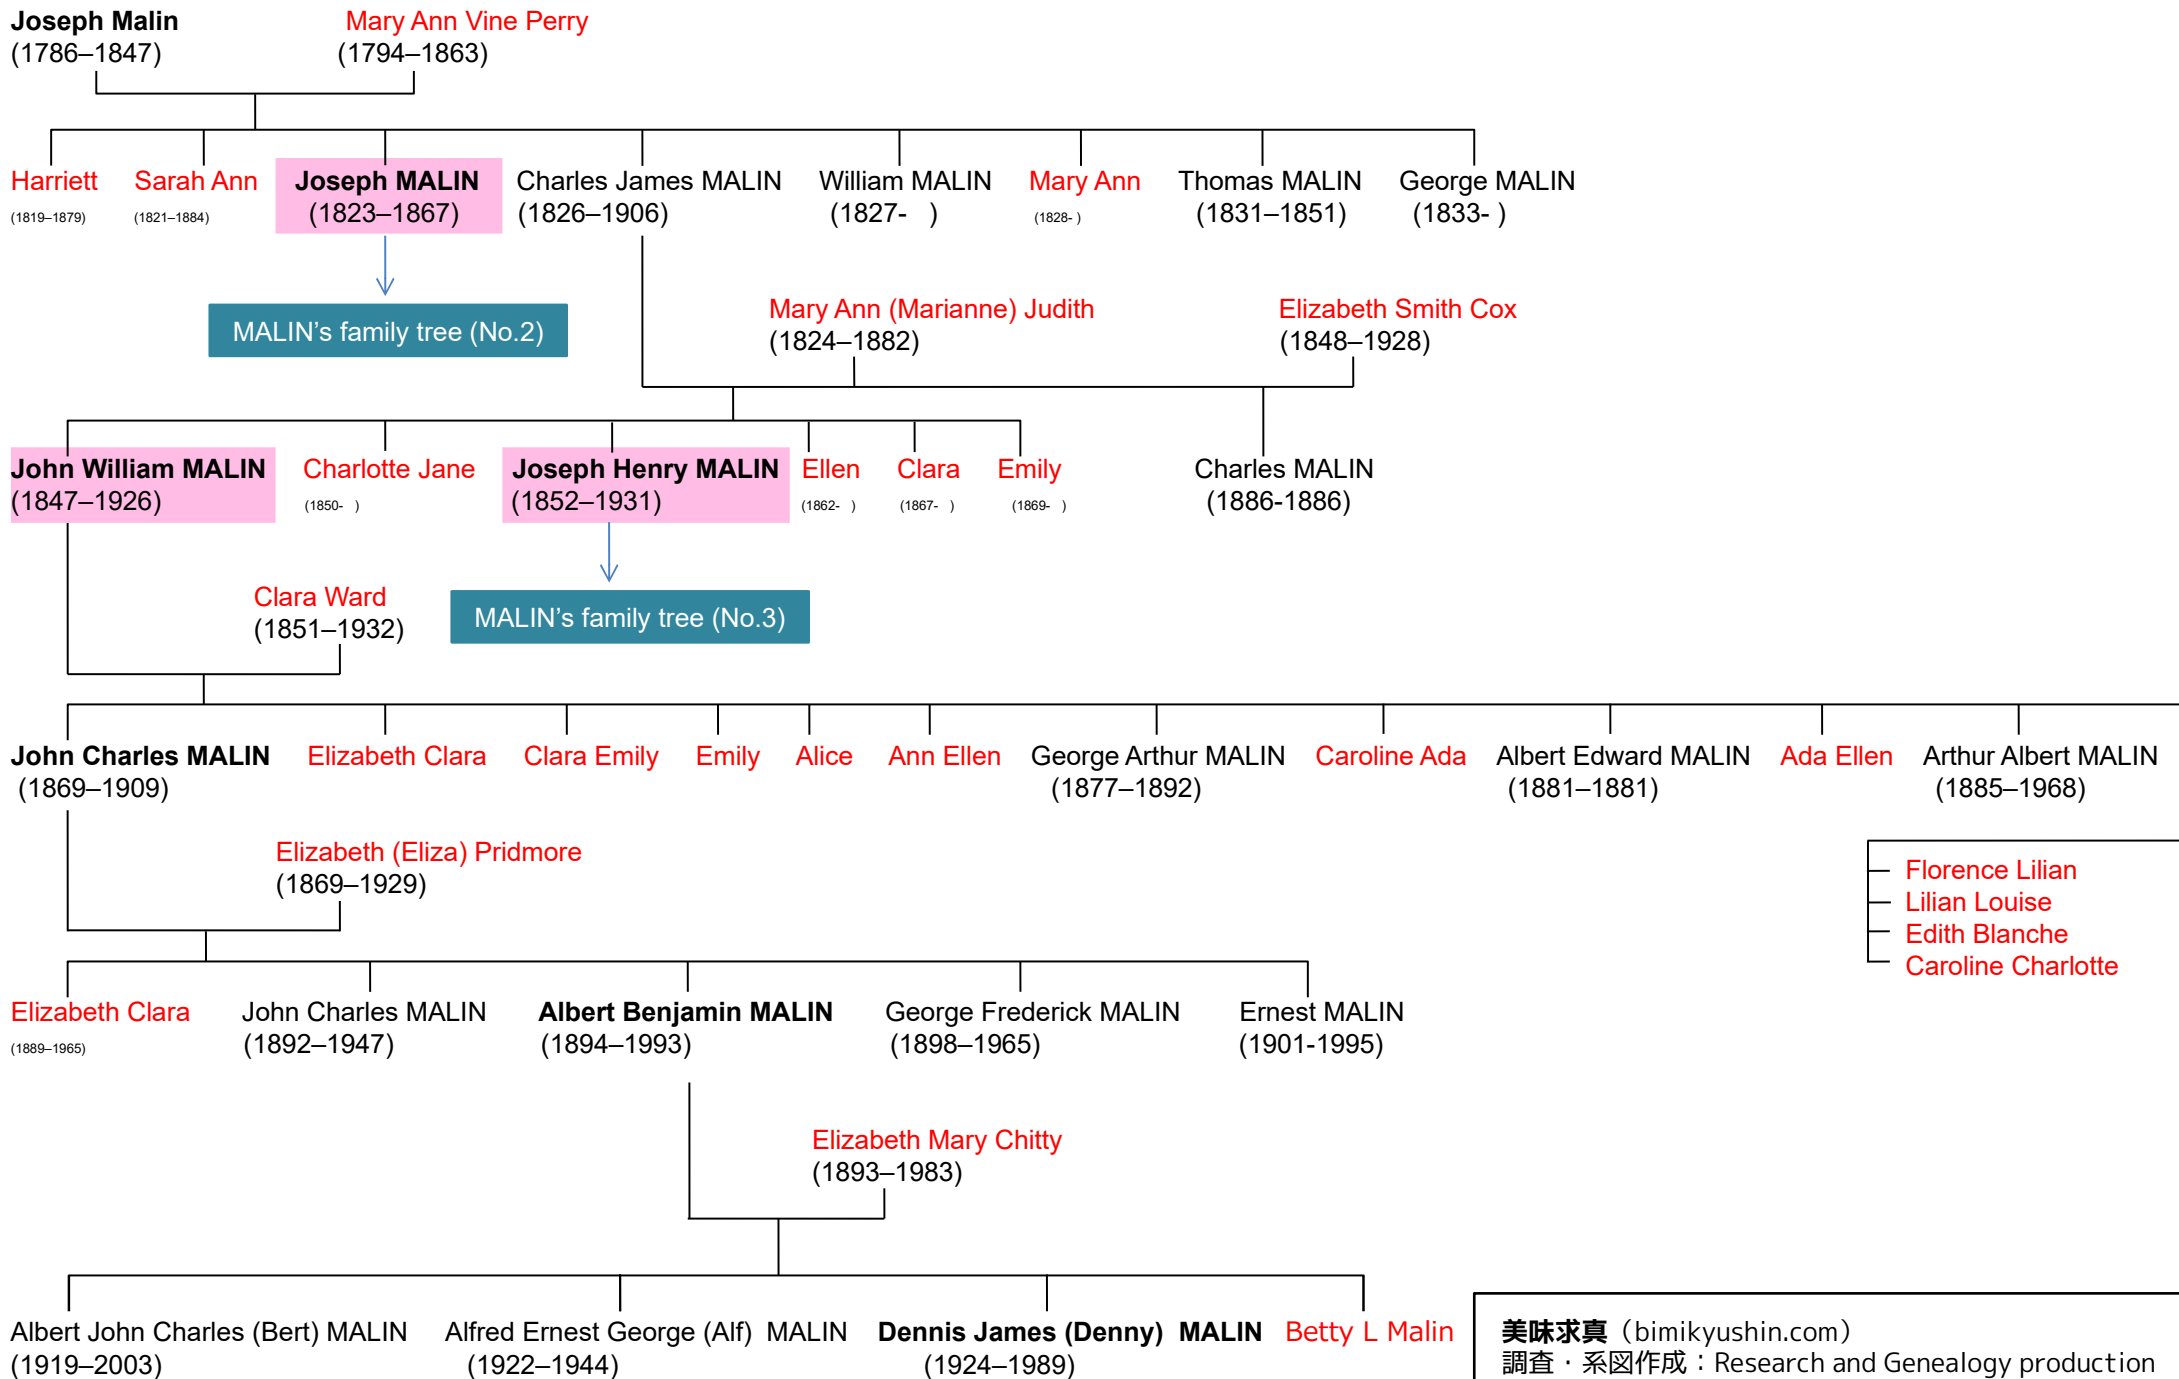

MALIN's family tree (No.1)

美味求真 (bimikyushin.com)
 調査・系図作成：Research and Genealogy production
 河田容英 (Yasuhide KAWADA)

MALIN's family tree (No.2)

MALIN's family tree (No.3)

美味求真 (bimikyushin.com)
調査・系図作成：Research and Genealogy production
河田容英 (Yasuhide KAWADA)